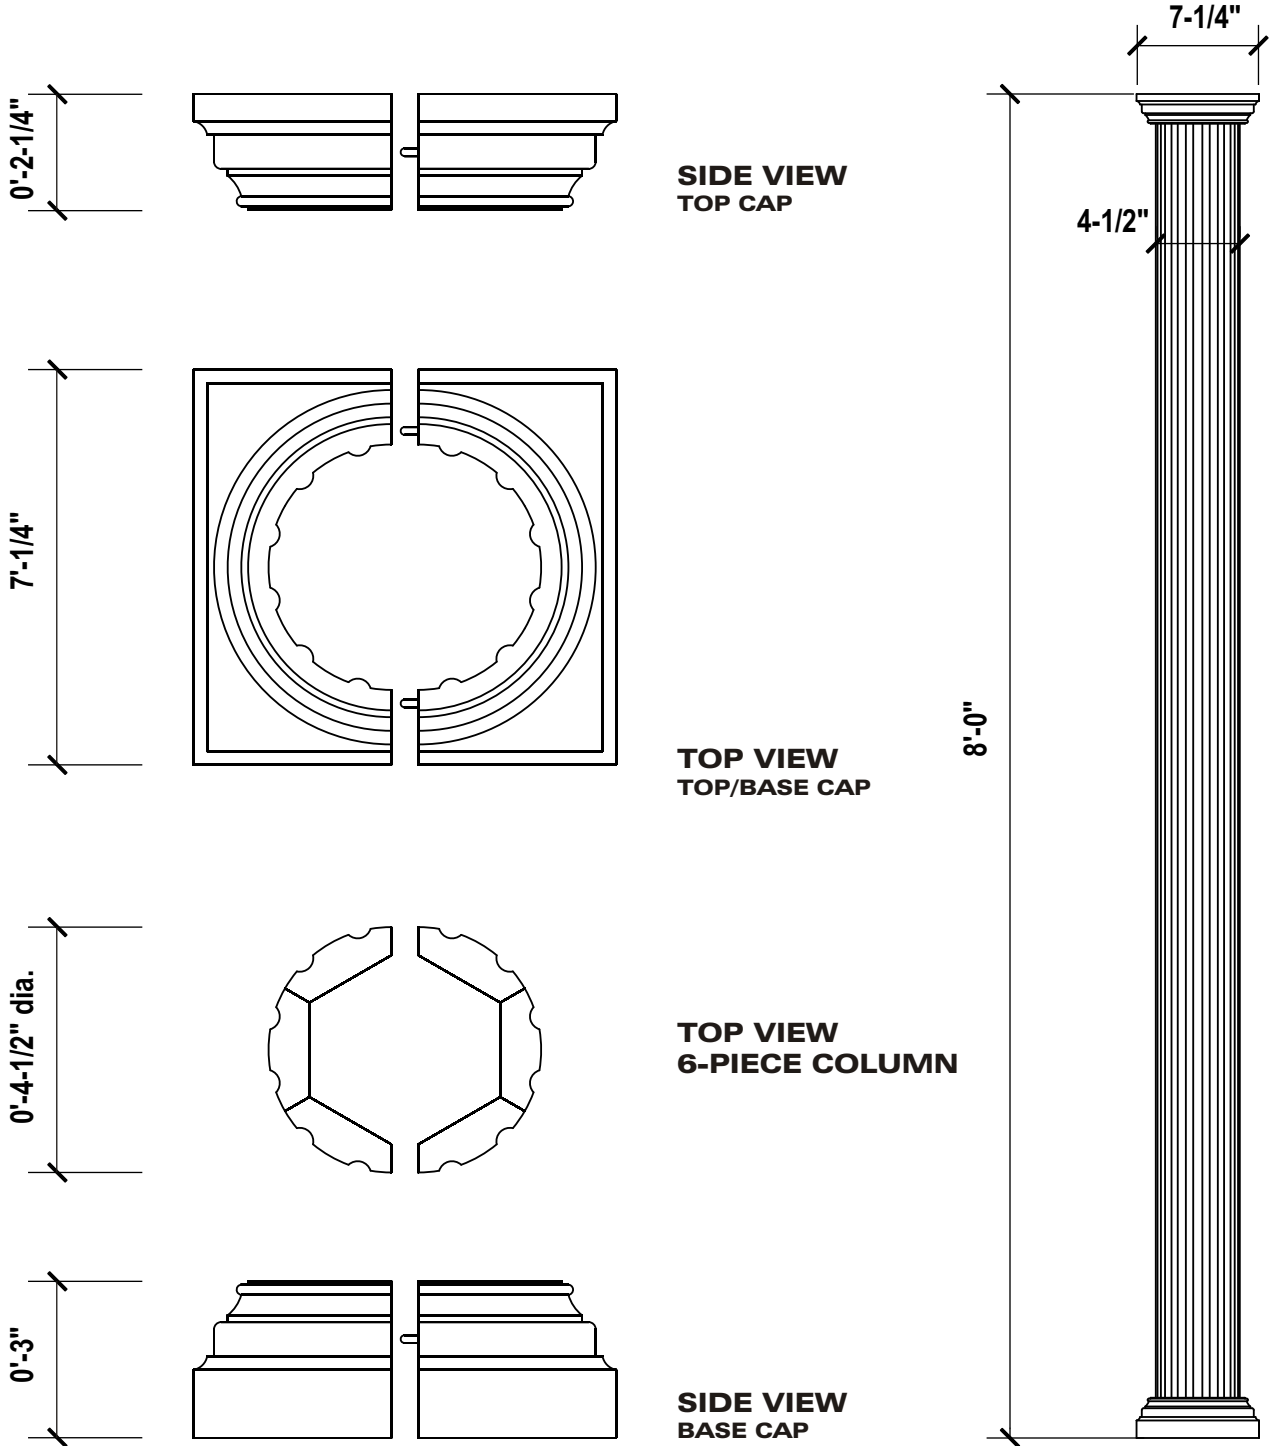

4 1/2" Round Fluted Split

Round Columns

- Available in 8' and 10' Lengths.
- Base-ring 6-1/2" diameter / 7-1/4" Cap & Base set.