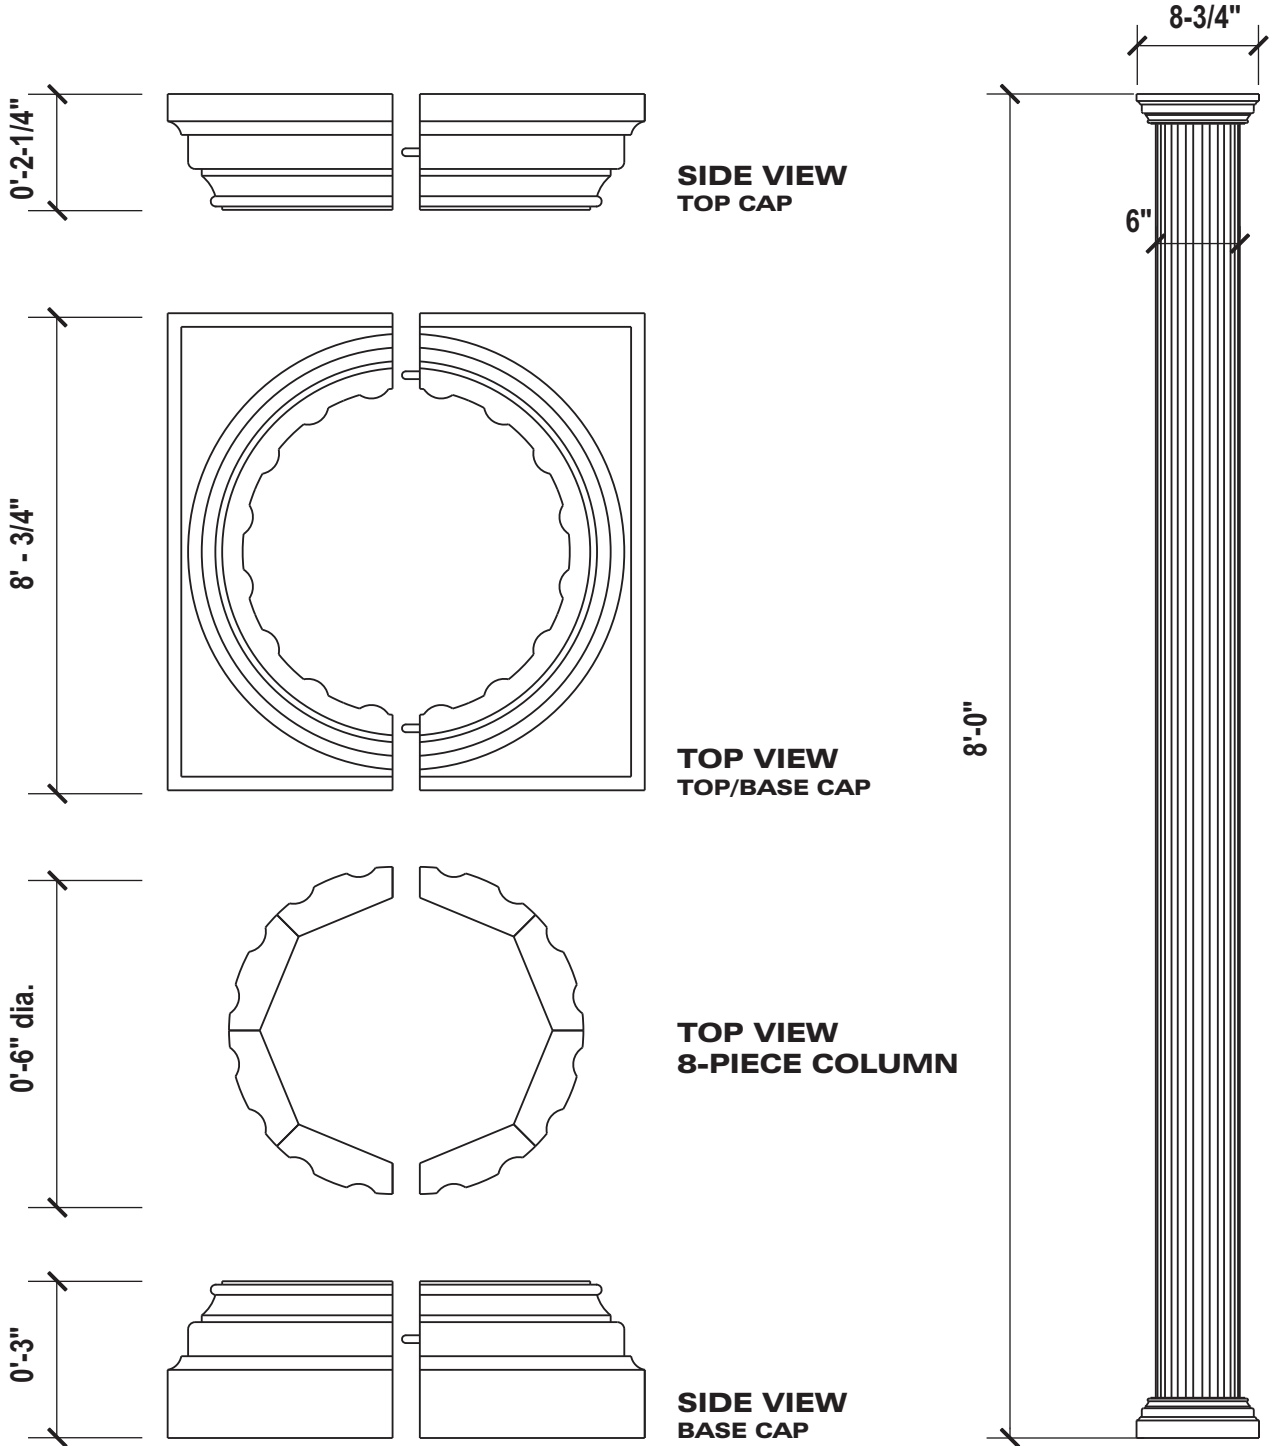

6" Round Fluted Split

Round Columns

- Available in 8' and 10' Lengths.
- Base-ring 8" diameter / 8-3/4" Cap & Base set.