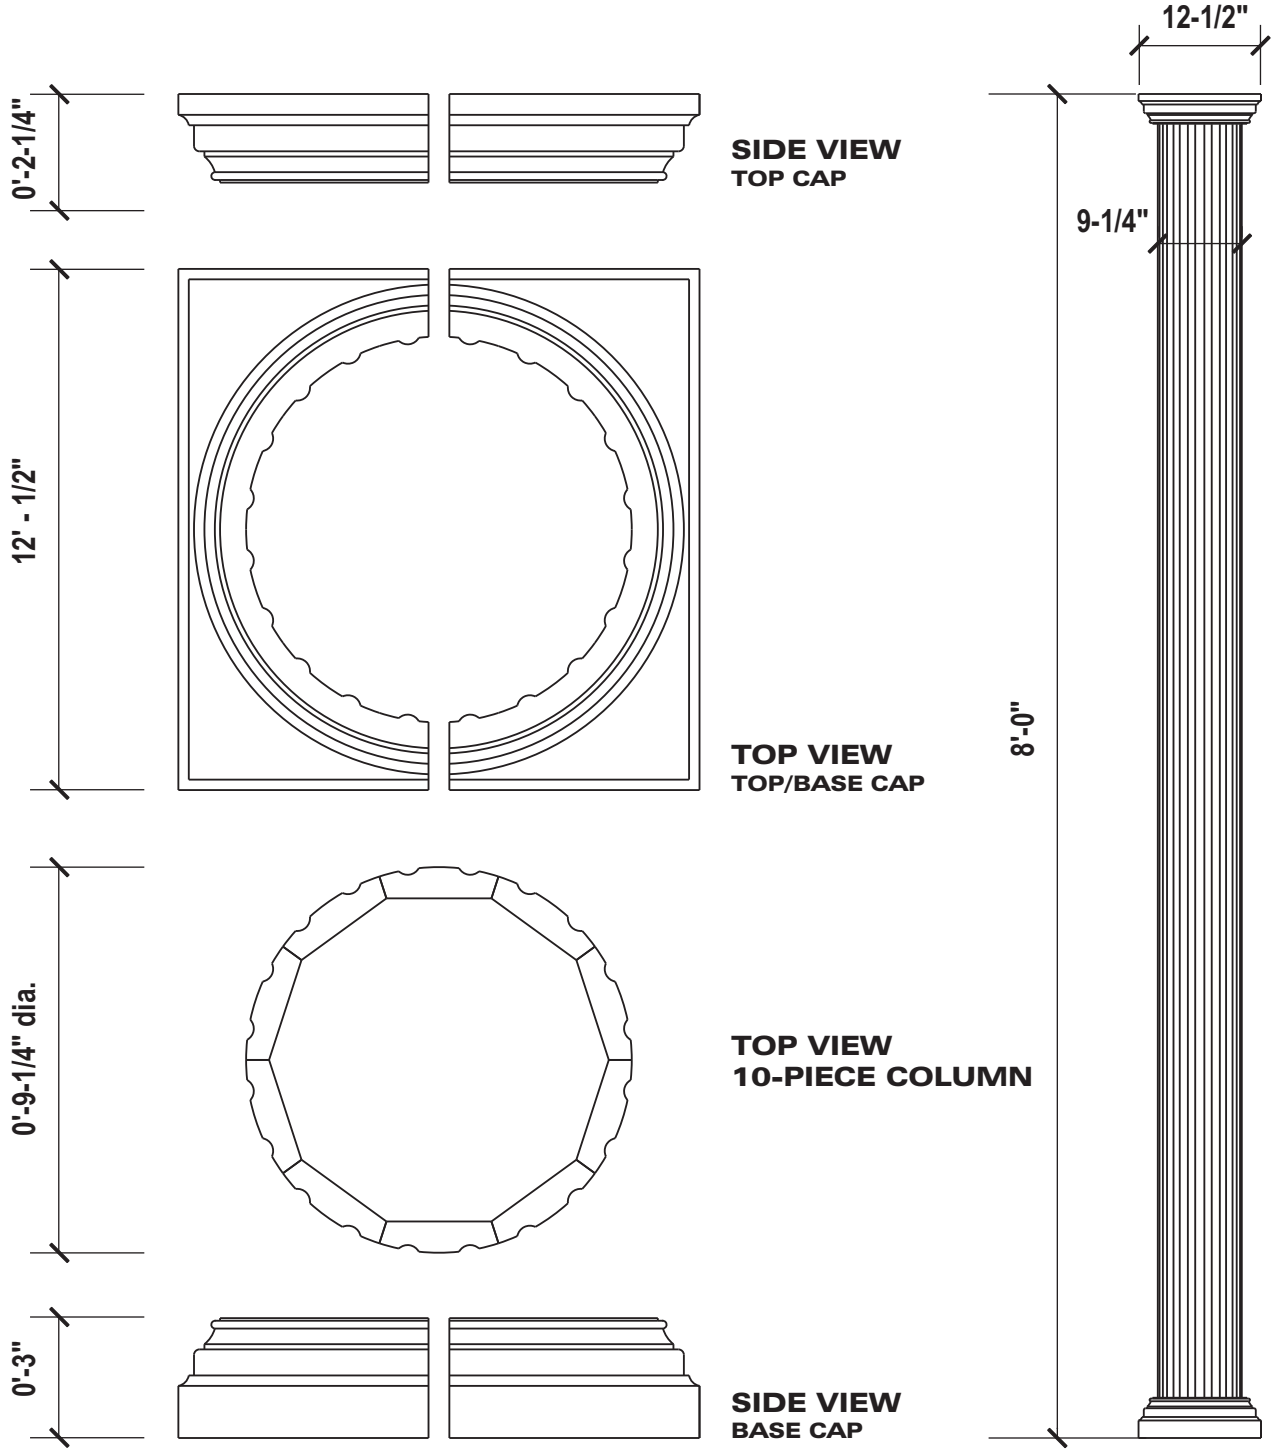

9 1/4" Round Fluted Split

Round Columns

- Available in 8' and 10' Lengths.
- Base-ring 11-3/4" diameter / 12-1/2" Cap & Base set.