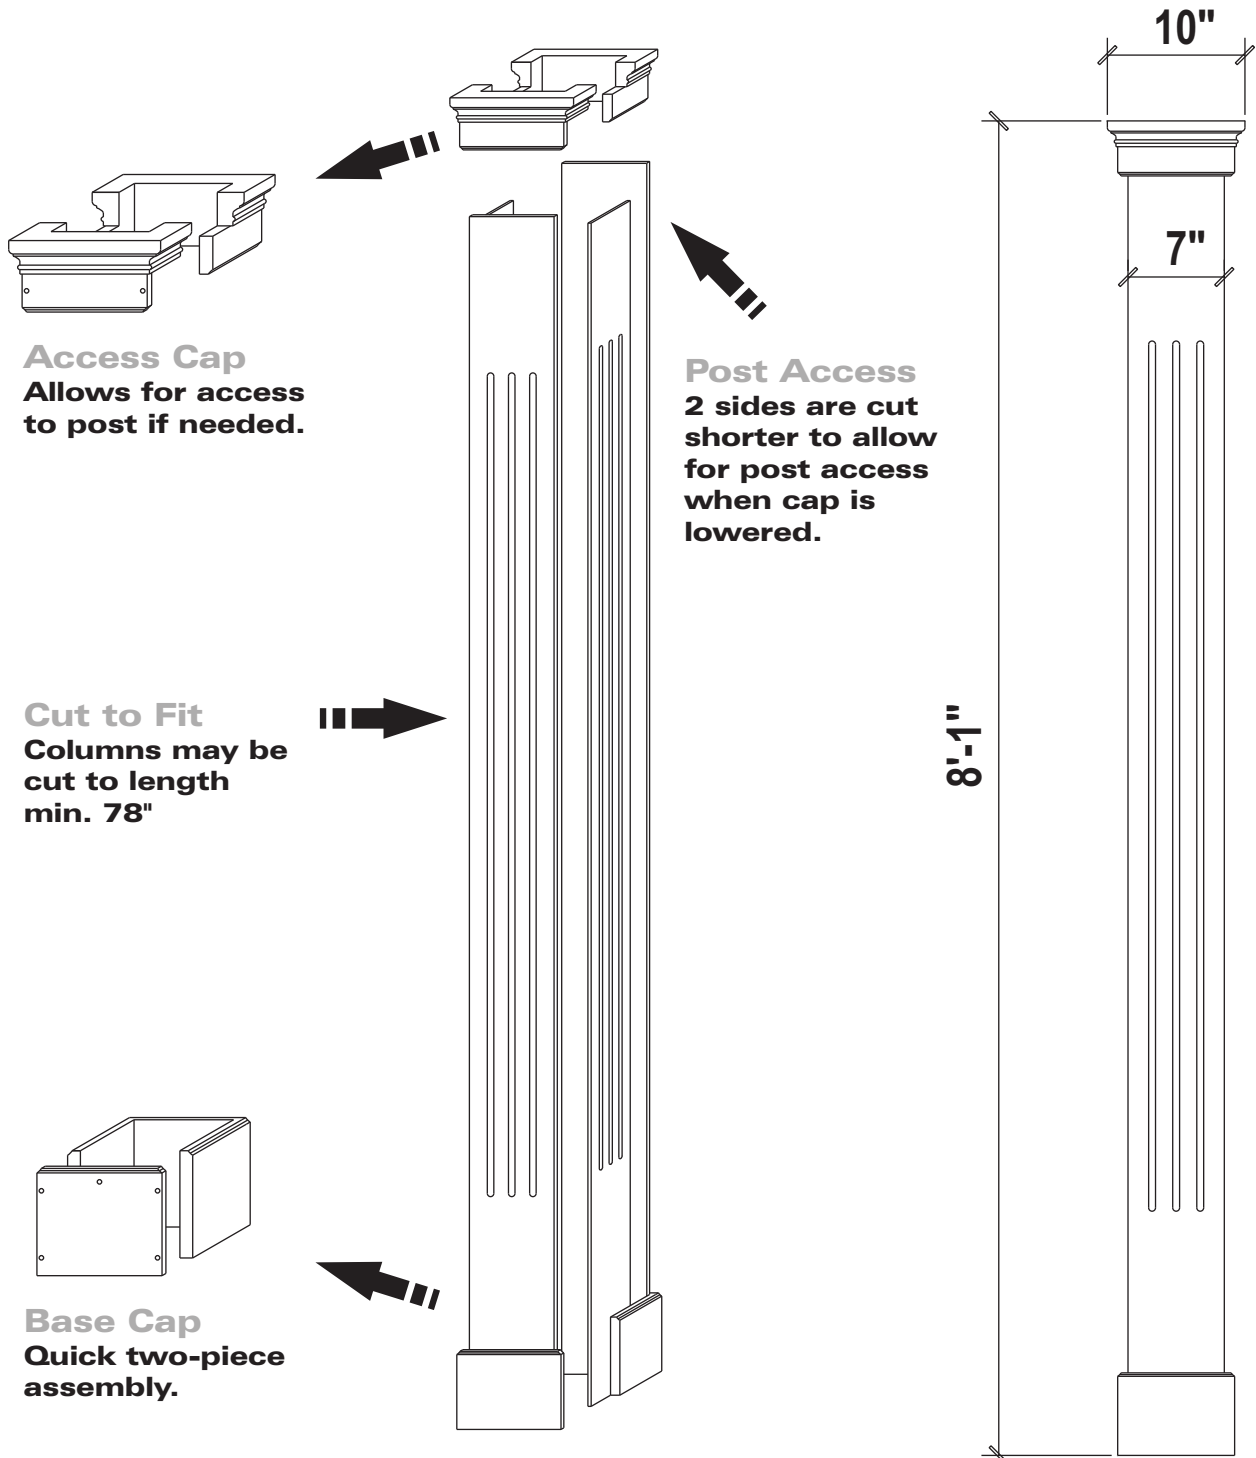

7" Fluted Square

Square Columns

Trim-Rite Telescopic Square Columns have the following qualities of design:

- Trim-Rite Square Columns are pre-machined, assembled, and sanded
- screws are removed for shipping and installation
- customer simply re-installs screws and fills screw holes
- all pieces are colour coded for ease of assembly