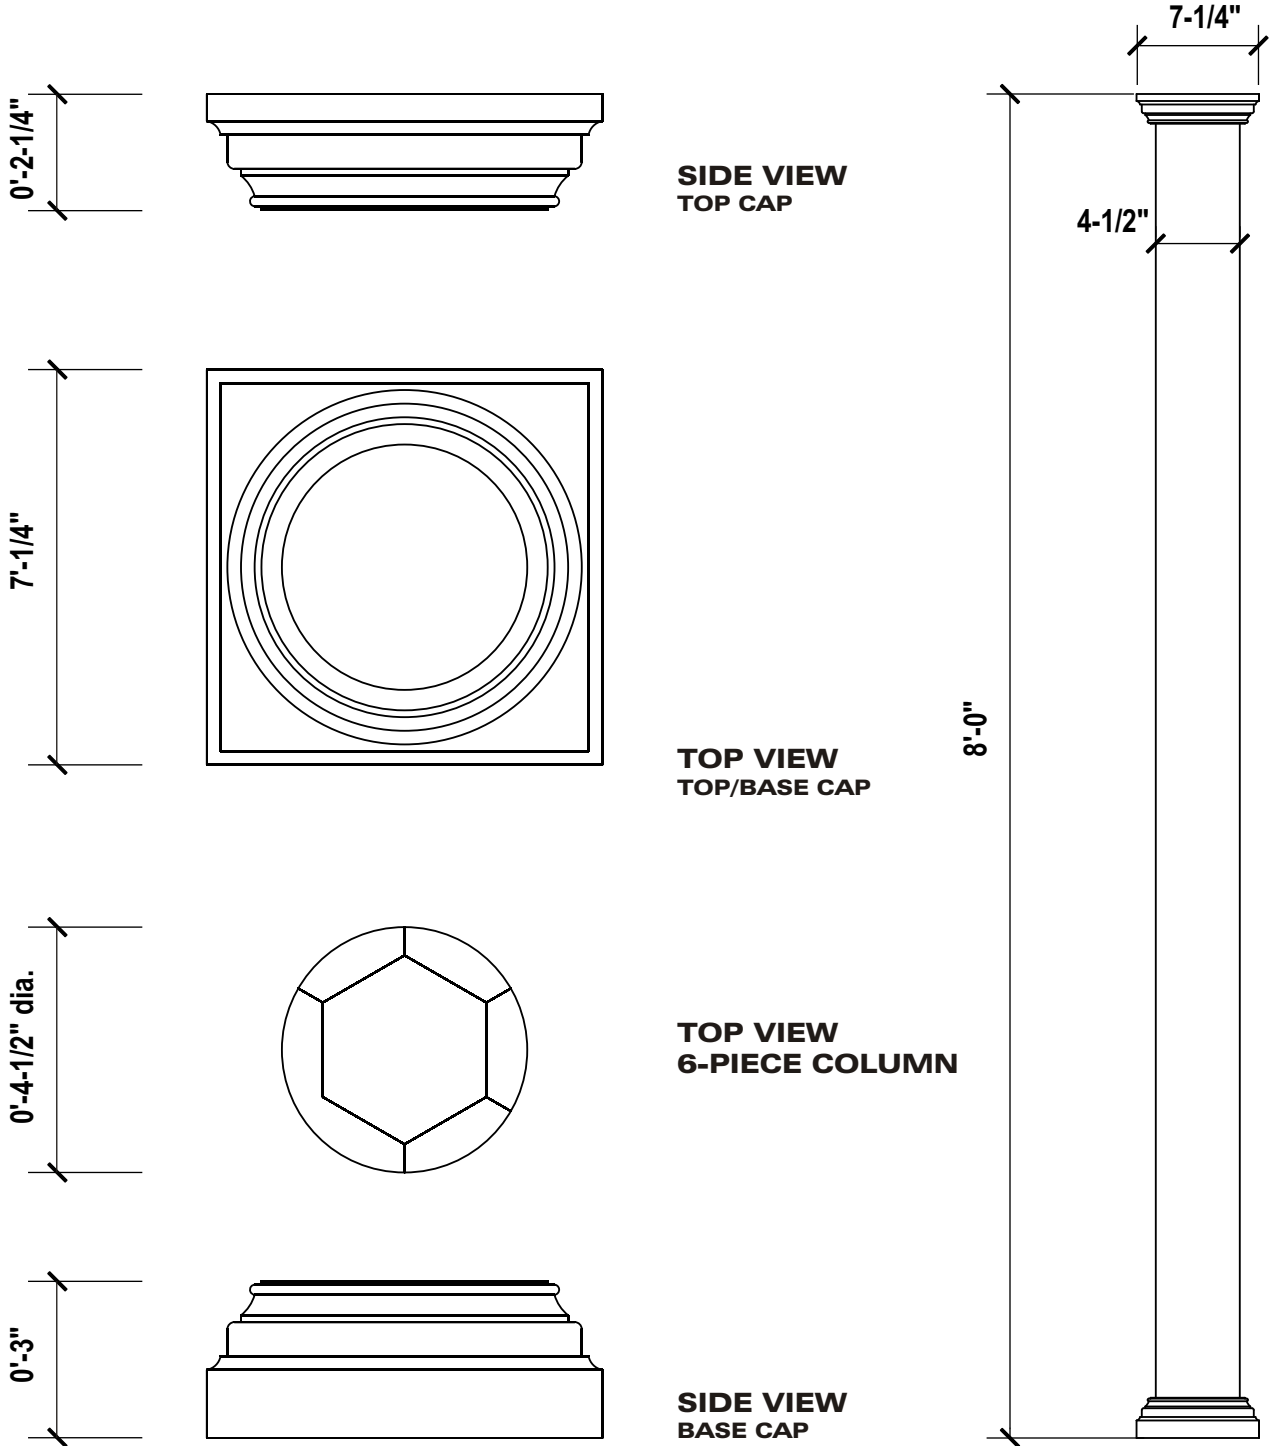

4 1/2" Round Smooth

Round Columns

- Available in 8' and 10' Lengths.
- Base-ring 6-1/2" diameter / 7-1/4" Cap & Base set.