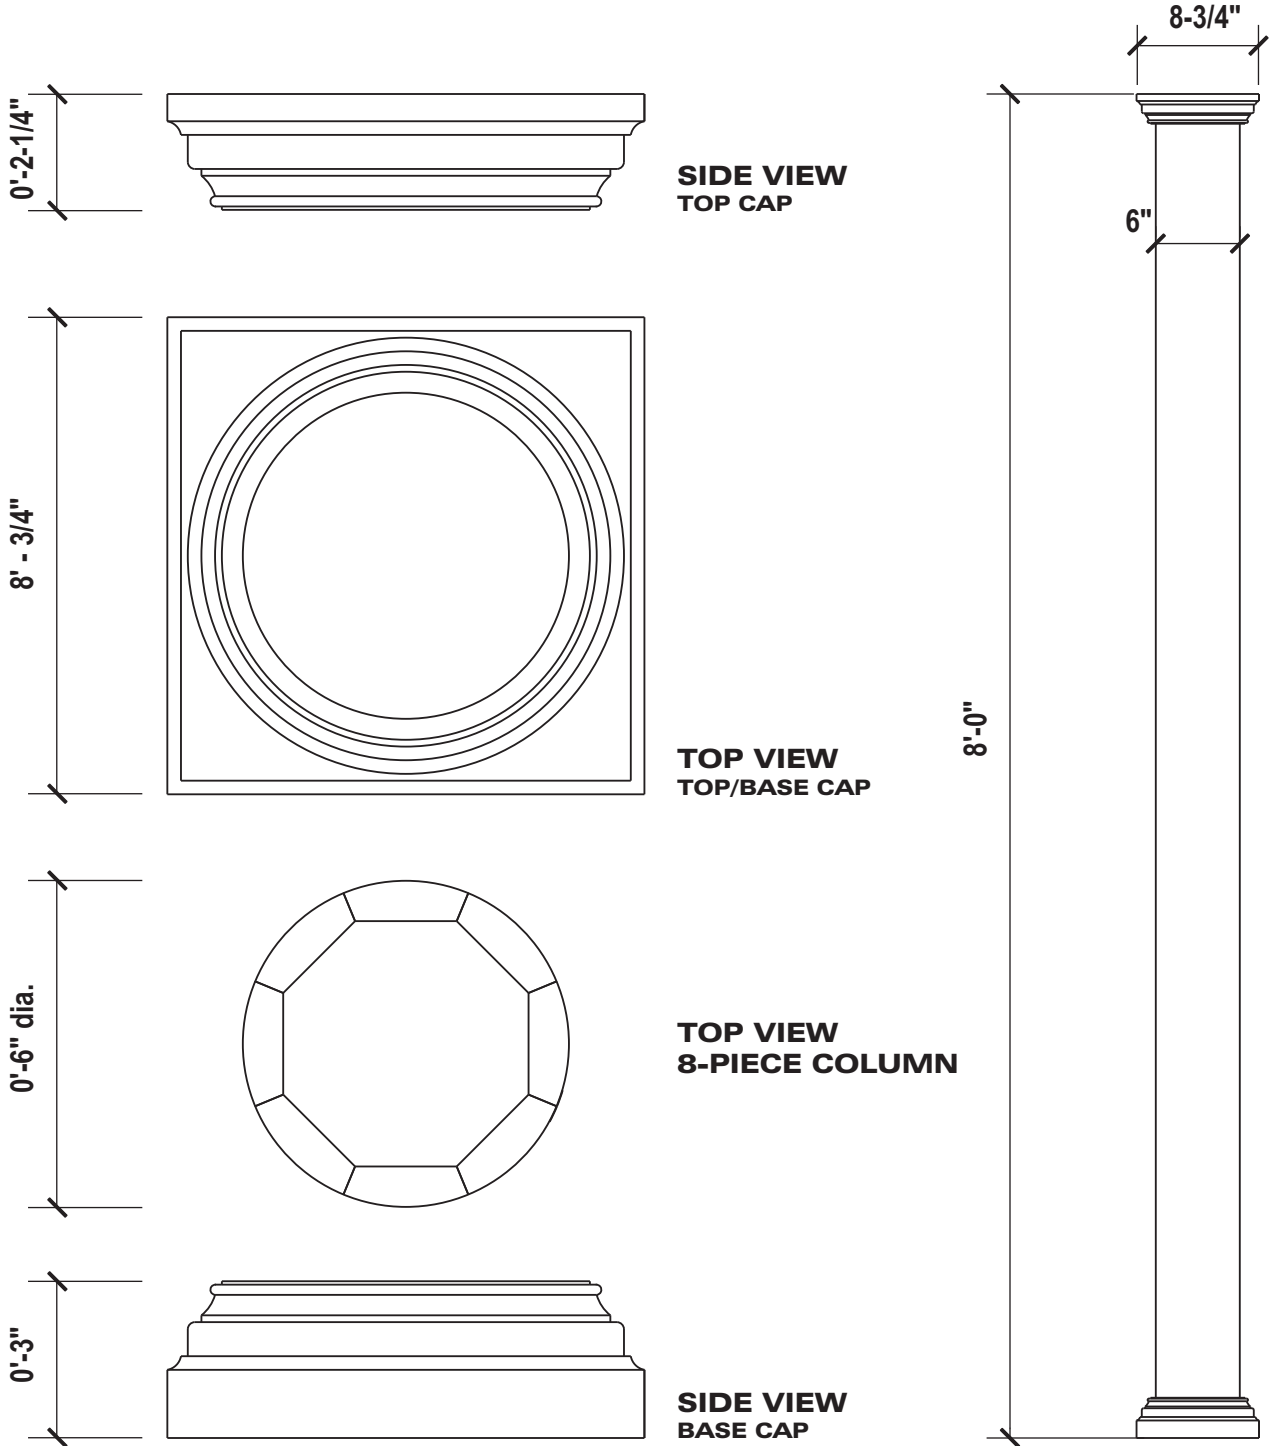

6" Round Smooth

Round Columns

- Available in 8' and 10' Lengths.
- Base-ring 8" diameter / 8-3/4" Cap & Base set.