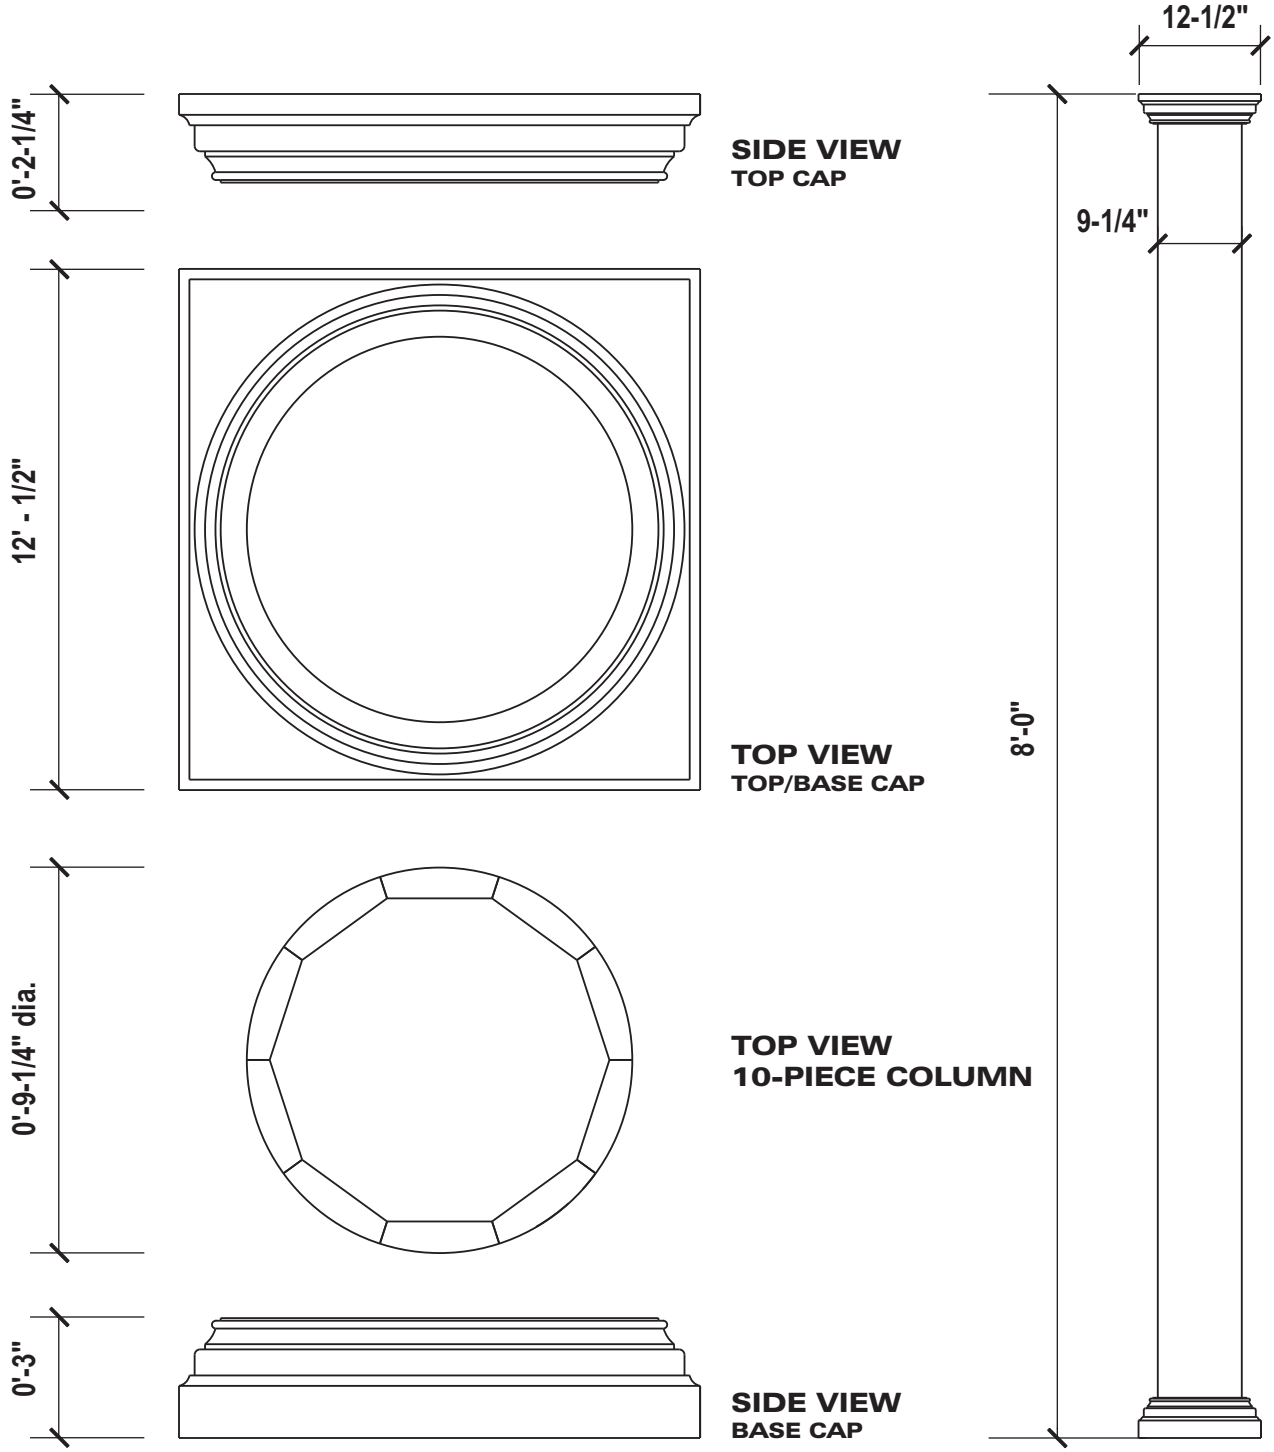

9 1/4" Round Smooth

Round Columns

- Available in 8' and 10' Lengths.
- Base-ring 11-3/4" diameter / 12-1/2" Cap & Base set.