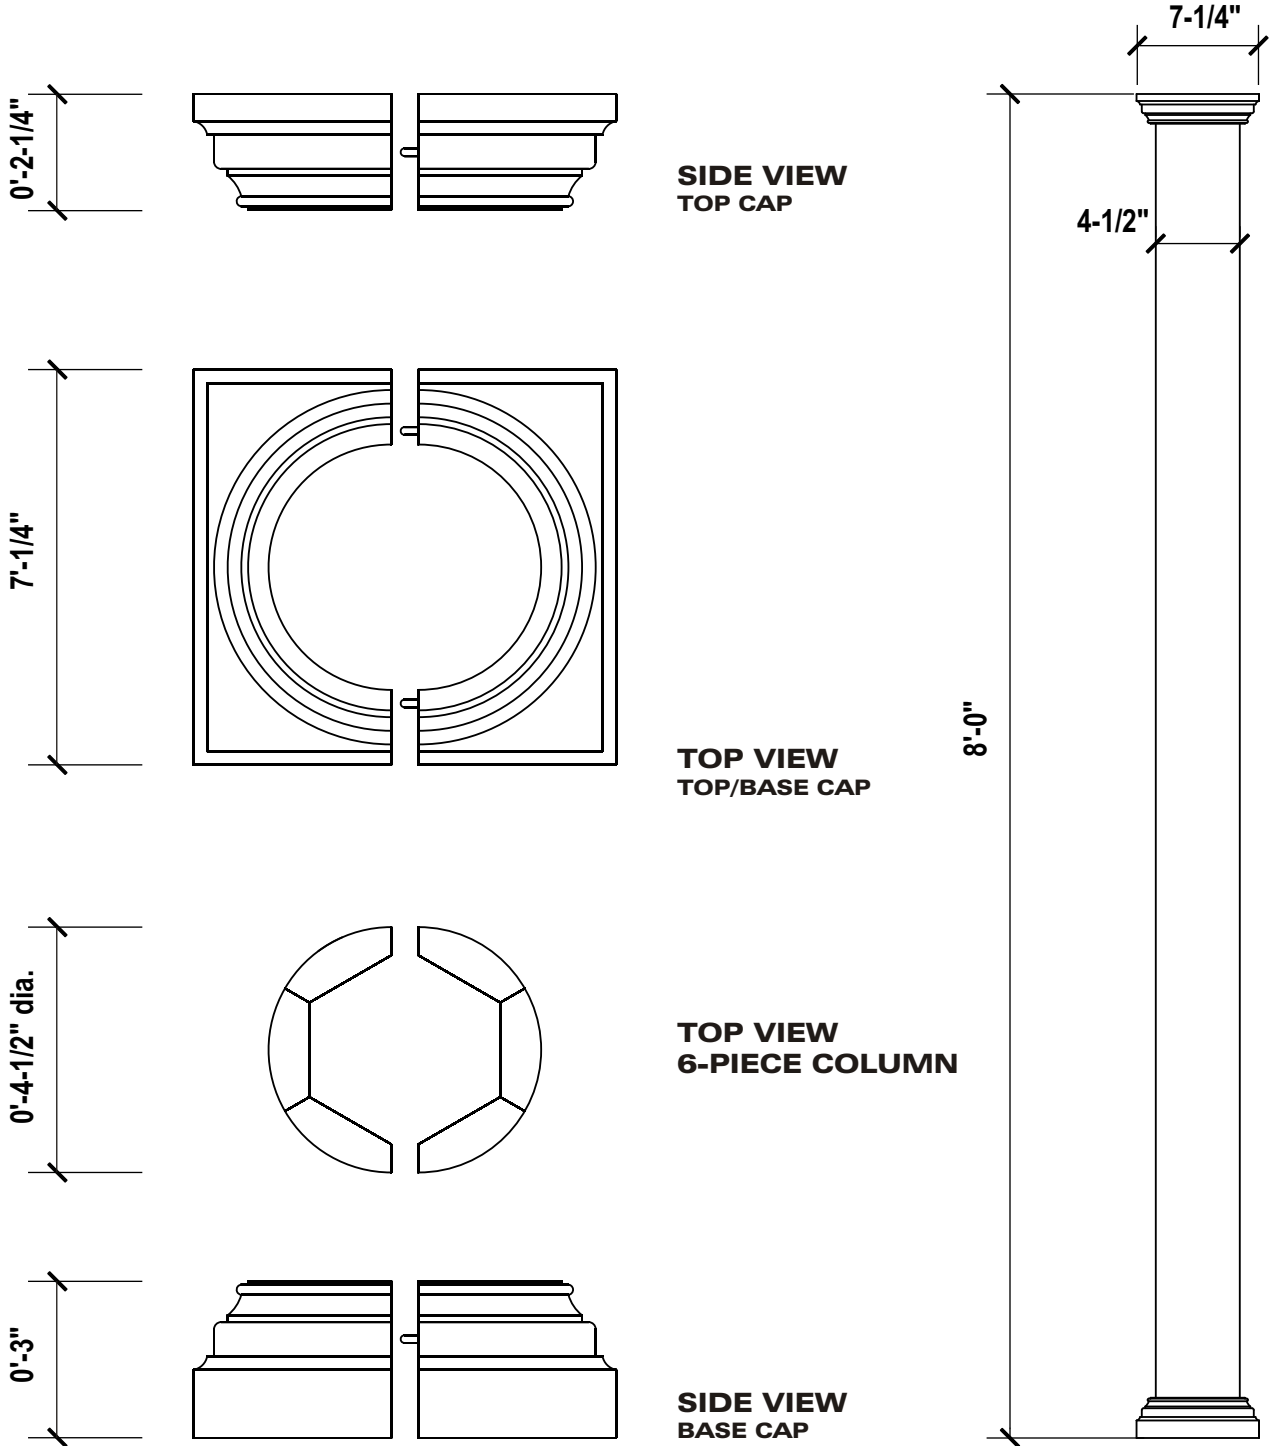

# 4 1/2" Round Smooth Split

## Round Columns

- Available in 8' and 10' Lengths.
- Base-ring 6-1/2" diameter / 7-1/4" Cap & Base set.