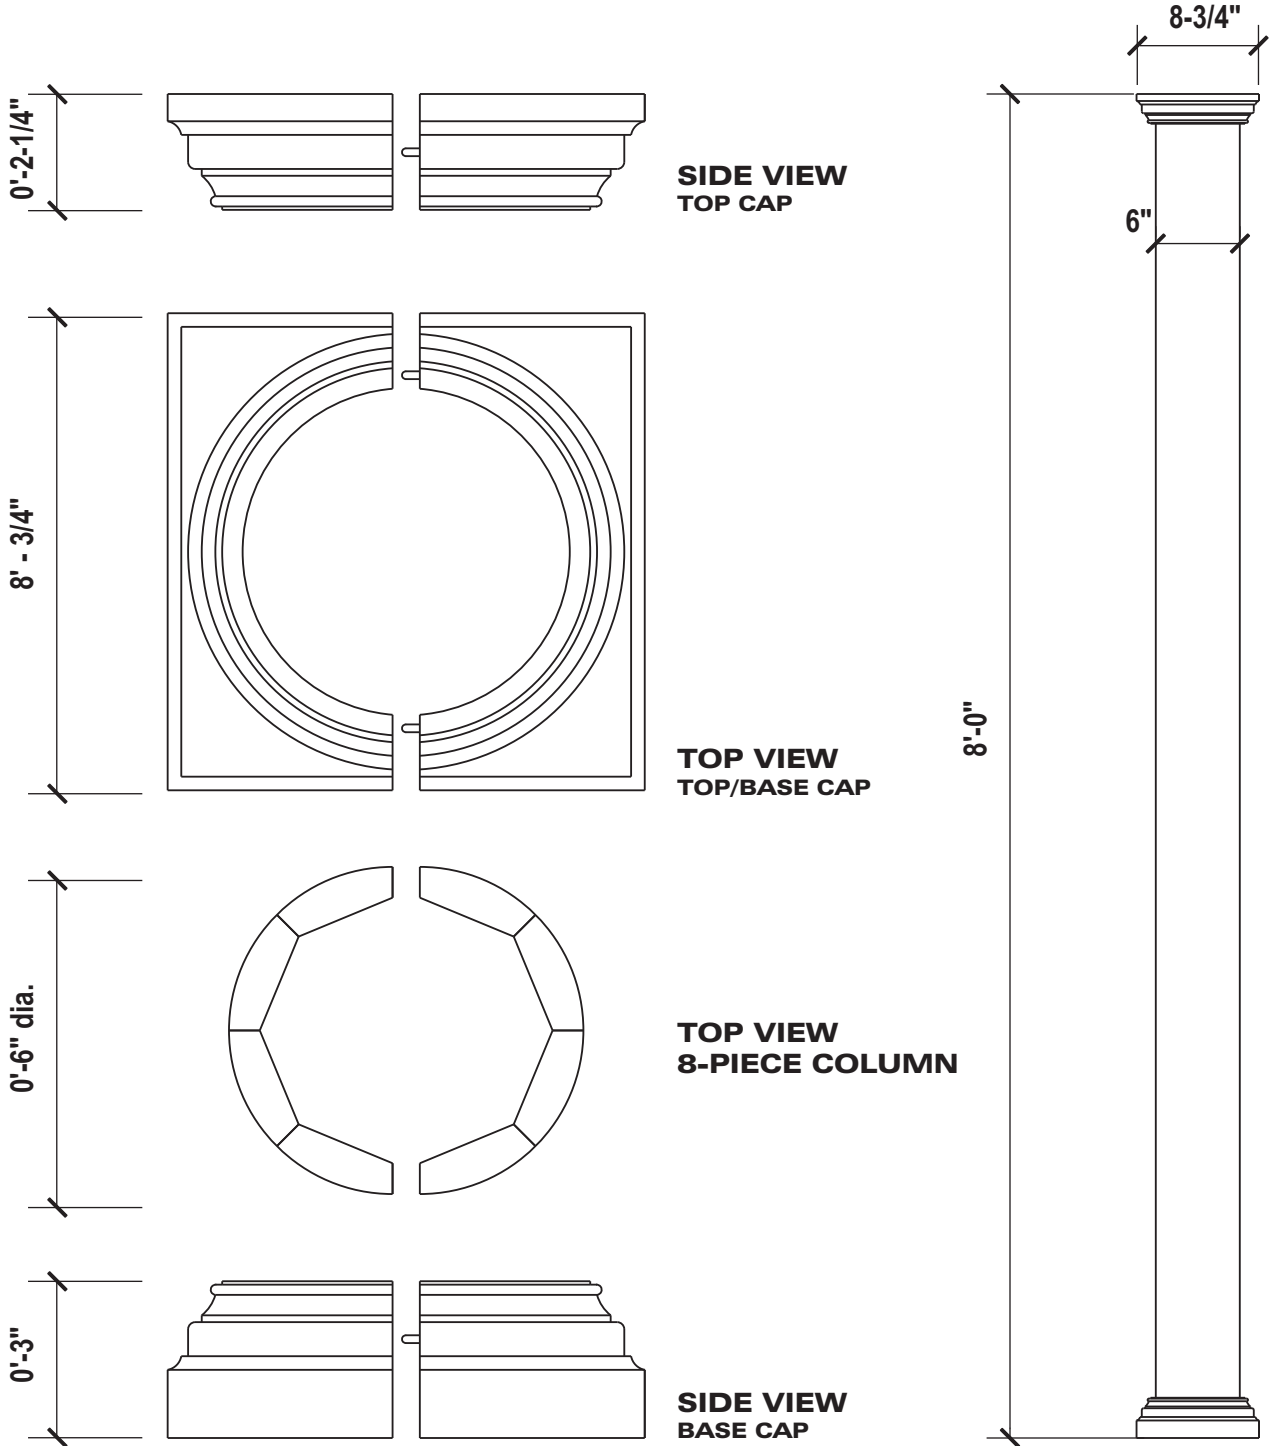

6" Round Smooth Split

Round Columns

- Available in 8' and 10' Lengths.
- Base-ring 8" diameter / 8-3/4" Cap & Base set.