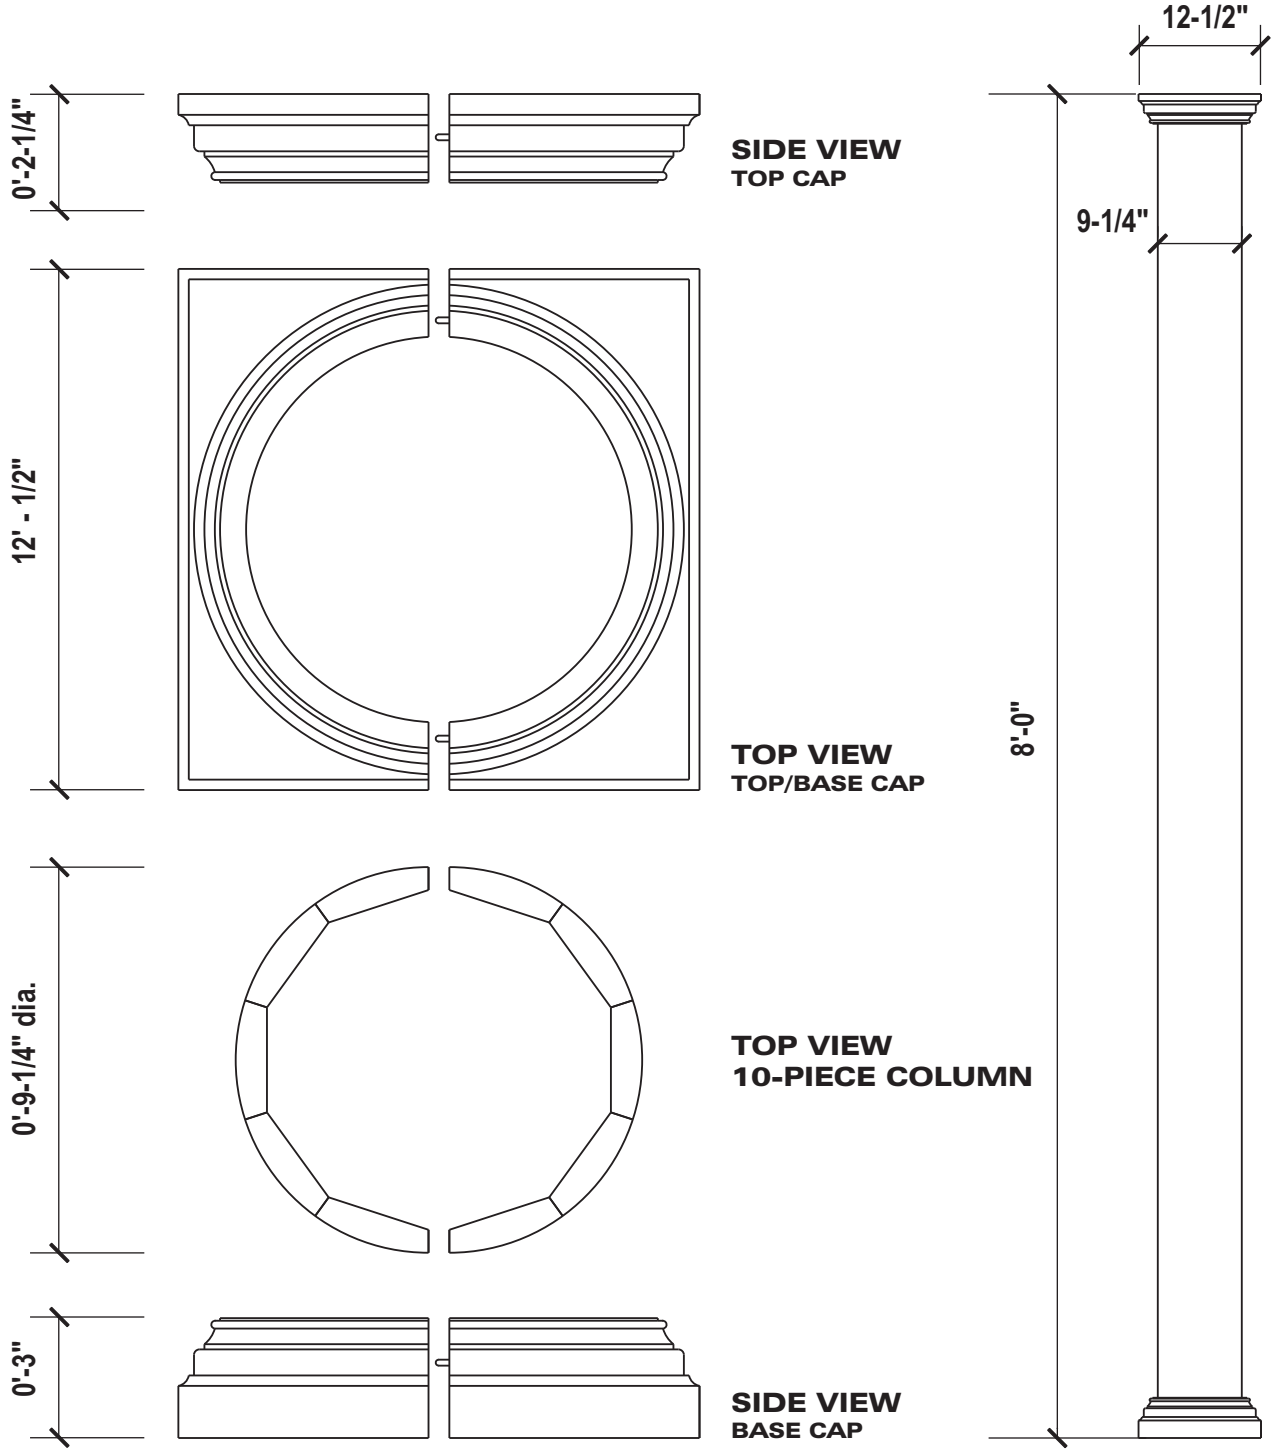

9 1/4" Round Smooth

Round Columns

- Available in 8' and 10' Lengths.
- Base-ring 11-3/4" diameter / 12-1/2" Cap & Base set.