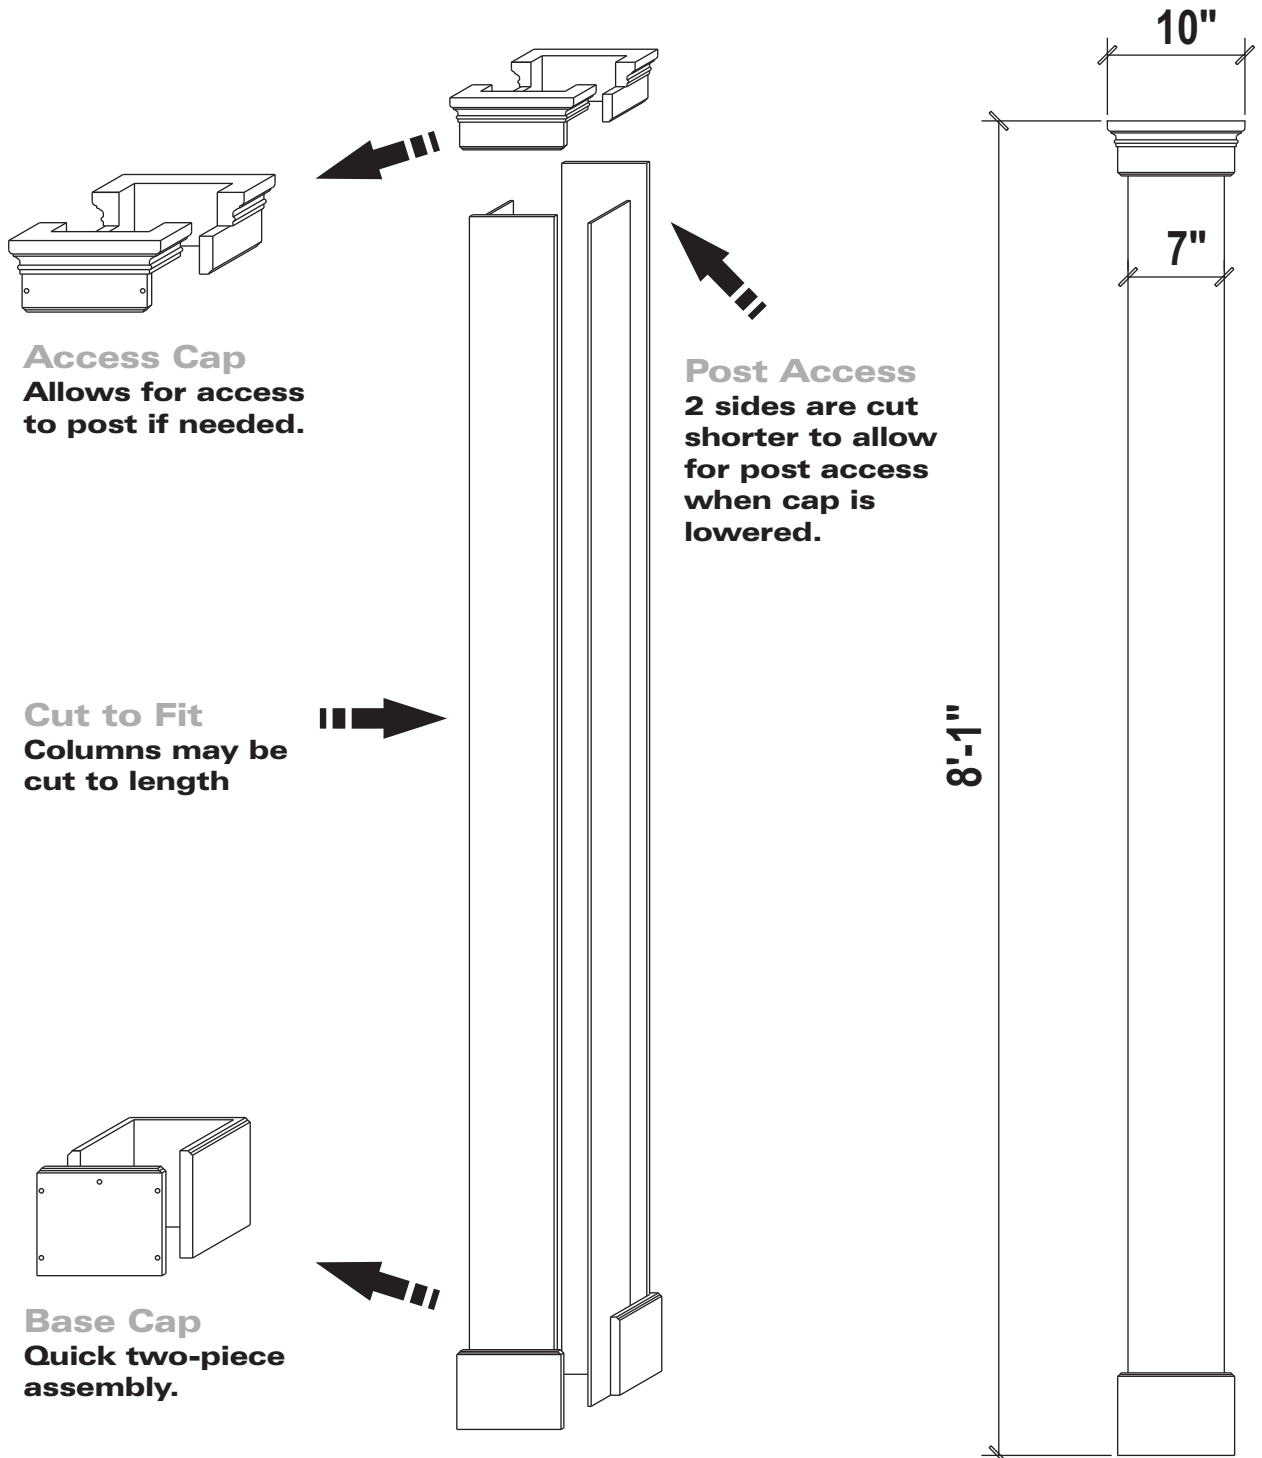

## 7" Square Smooth

### Square Columns

Trim-Rite Telescopic Square Columns have the following qualities of design:

- Trim-Rite Square Columns are pre-machined, assembled, and sanded
- screws are removed for shipping and installation
- customer simply re-installs screws and fills screw holes
- all pieces are colour coded for ease of assembly